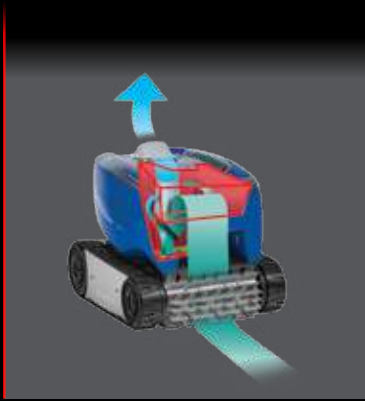

 Polaris®

7240 SPORT

TRADE SERIES
EXCLUSIVE

**NAVIGATES FLOORS
AND CLIMBS WALLS**

**COMPACT LIGHTWEIGHT
HANDLING**

**EASY CLEAN FILTER
CANISTER WITH
TRANSPARENT LID**

ROBOTIC
PREMIUM ROBOTIC POOL CLEANERS

POLARIS® 7240 SPORT COMPACT ROBOTIC

CYCLONIC VACUUM TECHNOLOGY

Captures debris without losing suction.

NAVIGATES FLOORS AND CLIMBS WALLS

For full pool coverage and a thorough clean.

LIGHTWEIGHT HANDLING

Compact design is easy to carry.

EASY CLEAN FILTER CANISTER WITH TRANSPARENT LID

Simply remove, unlatch, shake and spray.

Part Number
F7240

TRADE SERIES
EXCLUSIVE

ROBOTIC

PREMIUM ROBOTIC POOL CLEANERS

- Compact cleaner is perfect for smaller pools
- Energy-efficient, cleans for just pennies a day
- Cleans floors and walls in as little as 2.5 hours

Specifications

Polaris 7240 Sport

Vacuum Technology	Cyclonic
Easy Clean Filter Canister	Yes
Surface Cleaning Ability	Floors and walls
Drive	Tracks drive
Brush	Pleated
Cable Length	50' cable
Maximum Pool Size	Up to 35'